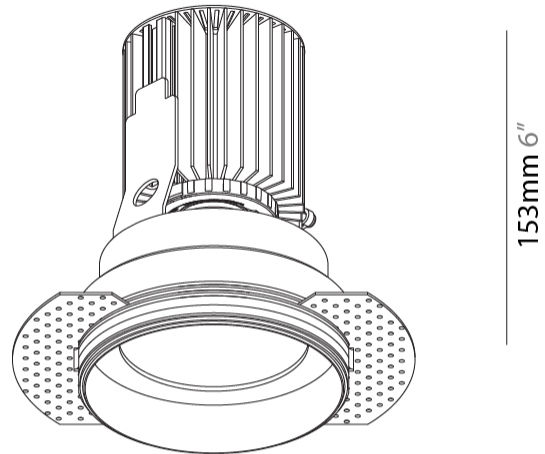

Aperture Sizes - Downlights: 3"
 Shape: Round
 Diameter (mm): 100
 Diameter (in): 3 15/16
 Height (mm): 153
 Height (in): 6
 Ceiling Thickness (mm): 10 / 12.5 / 15
 Ceiling Thickness (in): 3/8 or 1/2 or 9/16
 Min. Recessing Depth (mm): 170
 Min. Recessing Depth (in): 6 11/16
 Weight (kg): 0.6
 Weight (lbs): 1.322
 Fixture Finish: SSR / BKV / CWI / CRY / HAB / UFT / ITA / RUA / FTG / MYG / LOD / PUS / FRO / FUP / KIA / POP / BLS / SPG / MEY / GOH / CHC / COM / ABZ / JAG / OBR / MOS / ROR
 Fixture Material: Aluminum Die Cast
 Cut-out Measurements: 111mm / 4 3/8" Diameter
 Upon Request: Unique Sizes Unique Ceiling Thickness

OPTICAL

Reflector: 18 / 26 / 40

RATINGS AND CERTIFICATIONS

Certified By: Certified for North American Standards
 IP rating: IP20

Ø 100mm 3 15/16"

Ø 155mm 6 1/8"

OIKO STANDARD TRIMLESS

A35431-

Aperture Sizes - Downlights: 2"
 Shape: Round
 Diameter (mm): 98
 Diameter (in): 3 7/8
 Height (mm): 75
 Height (in): 2 15/16
 Ceiling Thickness (mm): 10 / 12.5 / 15
 Ceiling Thickness (in): 3/8 or 1/2 or 9/16
 Min. Recessing Depth (mm): 90
 Min. Recessing Depth (in): 3 9/16
 Weight (kg): 0.357
 Weight (lbs): 0.79
 Fixture Finish: SSR / BKV / CWI / CRY / HAB / UFT / ITA / RUA / FTG / MYG / LOD / PUS / FRO / FUP / KIA / POP / BLS / SPG / MEY / GOH / CHC / COM / ABZ / JAG / OBR / MOS / ROR
 Fixture Material: Aluminum Die Cast
 Cut-out Measurements: Ø 92mm / 3 5/8"